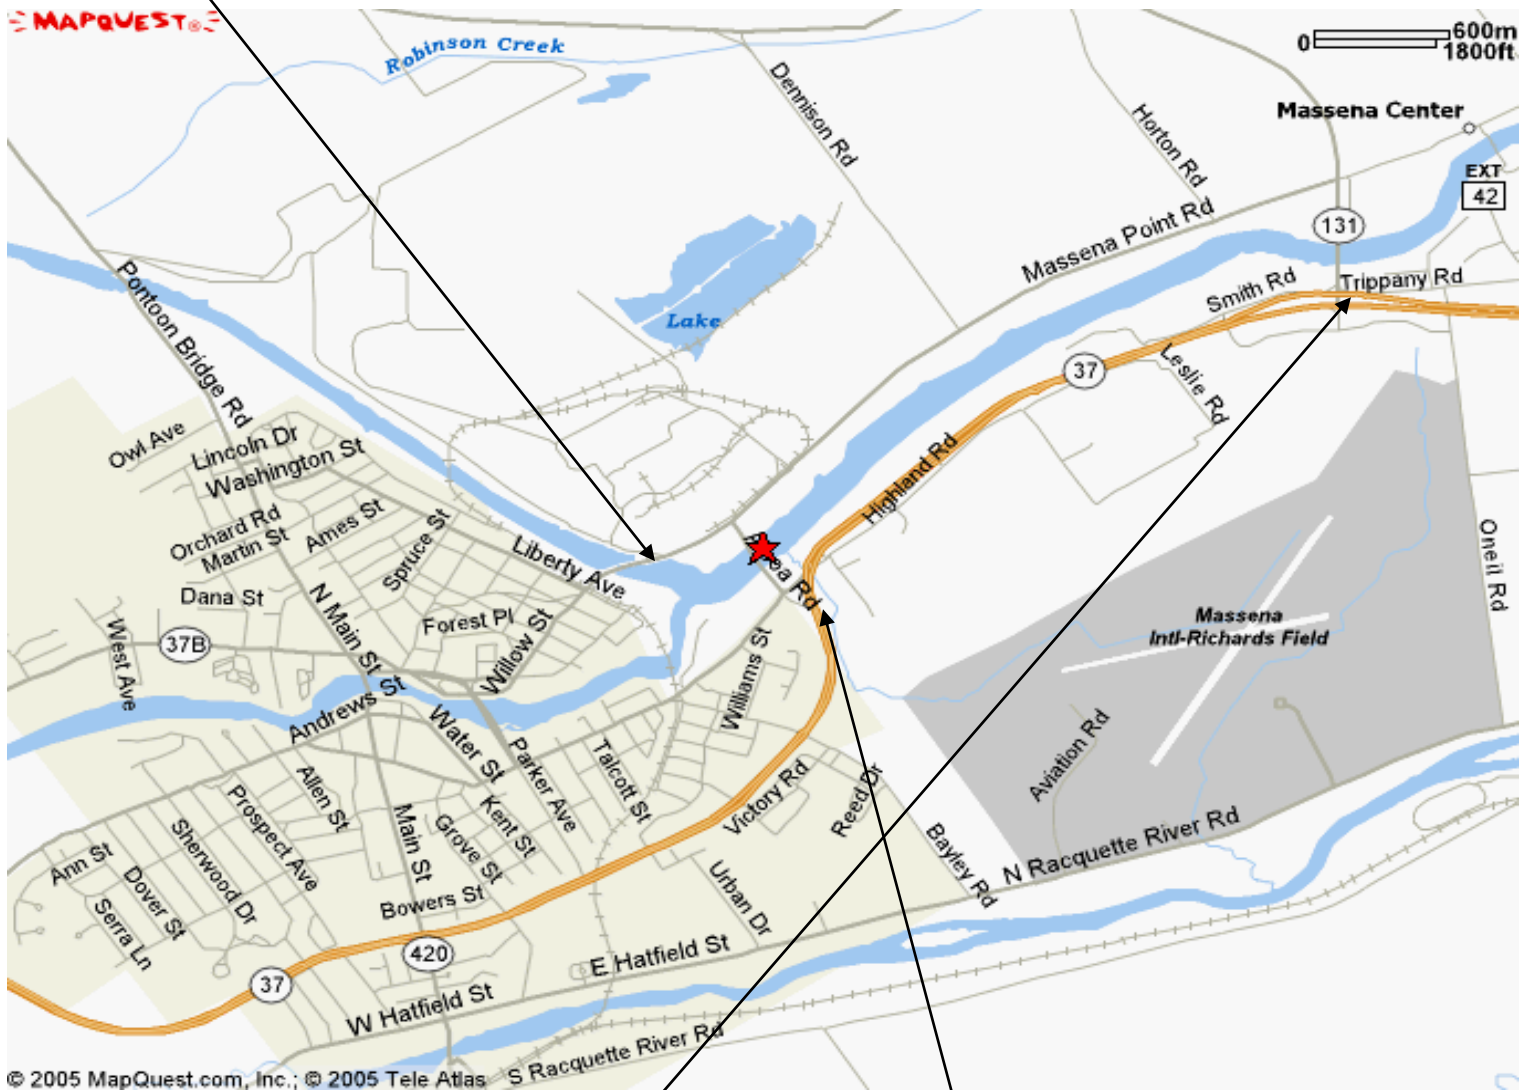

Directions to Alcoa Massena West Plant

Address: Park Avenue East
Massena, N.Y. 13662

Massena West Plant Entrance:

Alcoa Massena West is located in the village of Massena, N.Y. If traveling on NY 37 East, continue on 37E to junction with NY 56. **Do not turn left on NY 37B (village roads) at the request of Massena village officials.** Continue on 37E for another 3.1 miles (thru 5 stoplights). Immediately after 5th stoplight, get into left lane and take first left exit which crosses other lane (37W). Please note, this exit is before next stop light on 37E. Continue straight on Alcoa Rd. thru stoplight, cross bridge, then take first left. Plant entrance will be first exit on your right. If traveling on NY 37 West, you will turn right at a stop light directly across the St. Lawrence Centre Mall on to NY 131, cross the bridge, take first left on Massena Point Rd. Continue until you see signs for Alcoa entrance on your right.