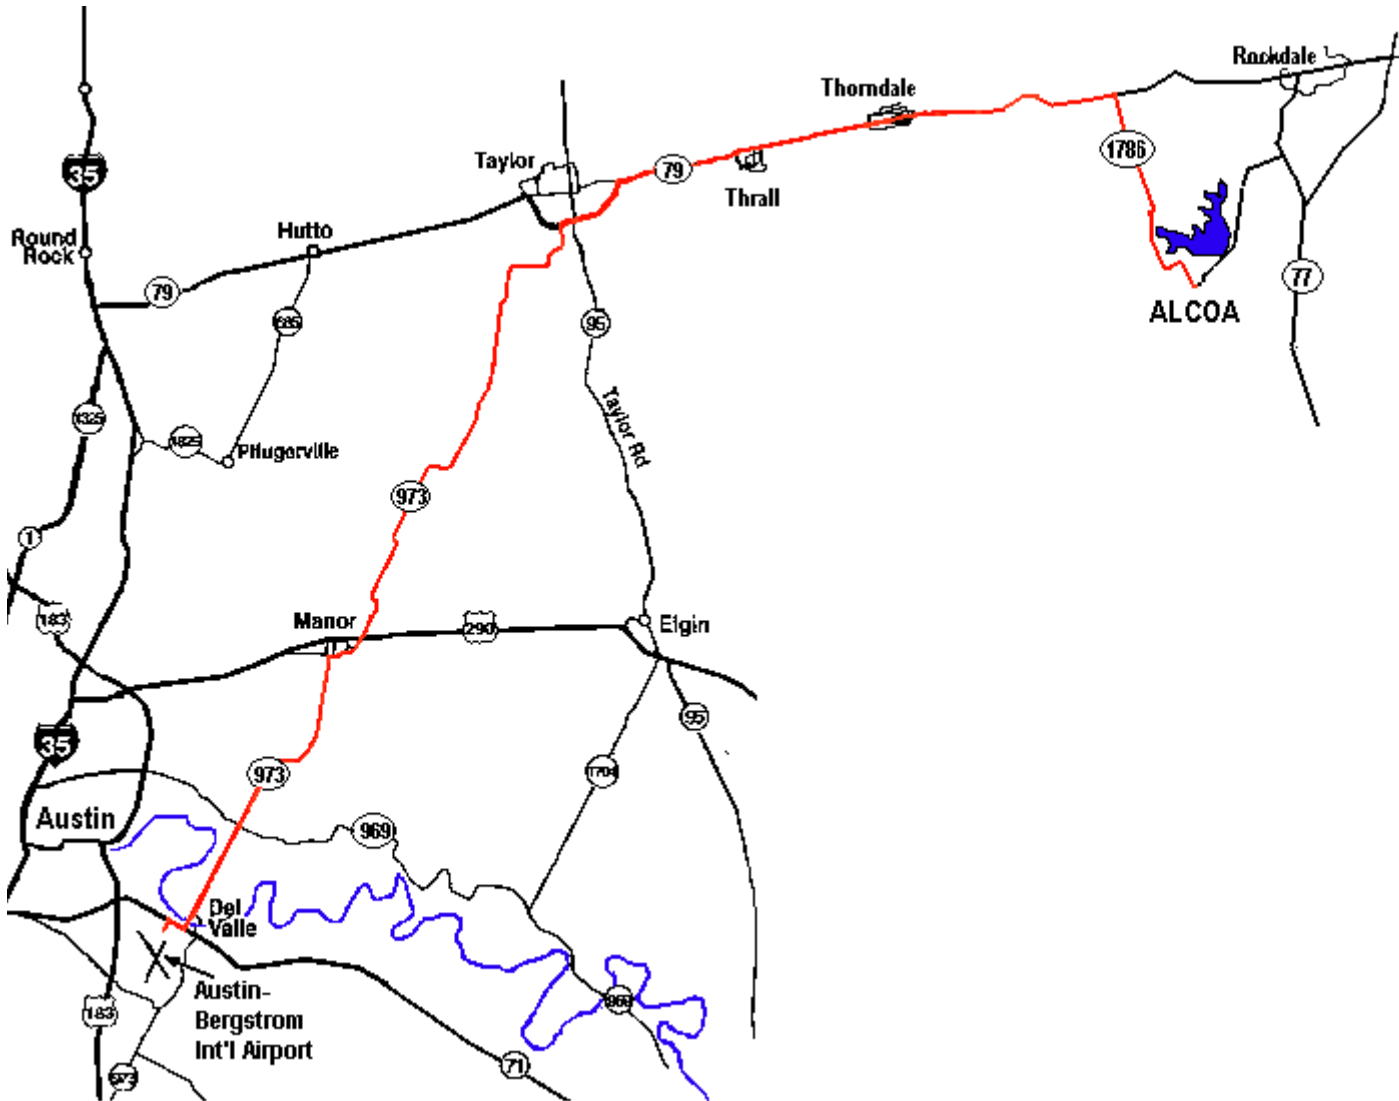

Map from Austin Bergstrom International Airport to Rockdale Operations

CALL 512-446-8347 FOR DIRECTIONS!

Directions

Option 1 (along major highways):

Once you are on I-35 you will proceed until you reach the town of Round Rock (Exit #253) and exit on Highway 79 to Taylor (East). Follow the loop around Taylor taking the Highway 79 exit to Rockdale. Continue East through Thrall, and Thorndale toward Rockdale. Approximately 6 miles before the town of Rockdale will be FM 1786 and you will be traveling South. Continue on this road until you begin to pass through the industrial area. Truck scale will be on the left side of the road.

Detail Map of the Plant Area and Rockdale