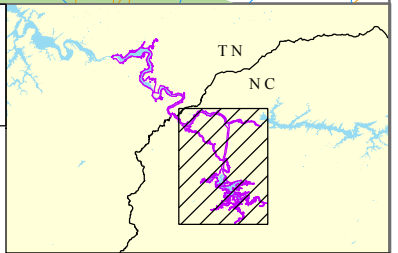

SITE NO.	NAME
1	Santeetlah Dam Overlook
2	Cheoah Point Boat Access Area
3	Cheoah Point Campground
4	Cheoah Point Day Use Area
5	Santeetlah Marina
9	Massey Branch Boat Access Area
16	Avery Branch Boat Access Area
18	Panel Branch Boat Access Area
19	Farley Branch Boat Access Area
21	Twenty Mile Creek
22	Cheoah Dam Overlook
23	Cheoah Powerhouse Tailrace on Calderwood Lake
24	Cheoah River Pull-offs
25	Magazine Branch Boat Access and Picnic Area
26	Slickrock Creek Boat-In Camp Site
26a	Slickrock Trailhead Parking Area
37	USFS Dispersed Campsites
40	Cheoah River Put-In
41	Massey Branch Fishing Pier
42	Cheoah Canoe Portage
43	Lewellyn Branch Boat Access and Bank Fishing Pier

**Existing Recreation Sites**  
**Tapoco Project**  
 Santeetlah Reservoir, Cheoah River, and Cheoah Reservoir

N  
W —+— E  
S

March 2011