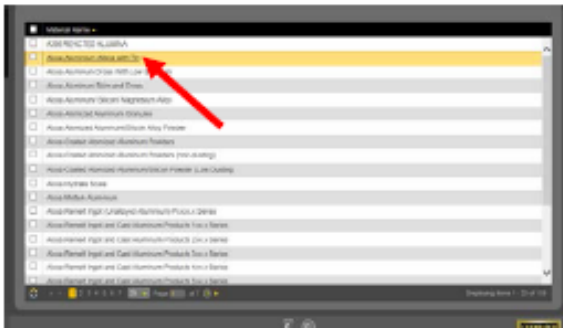

6. Click on the Name of the document for the Country | Language you need.

Name	Vendor	Type	Language	Country	Units	Issue Date
SILICA BASED CERAMICS	ALCOA	8500	English	United States	Primary	07/06/2015
SILICA BASED CERAMICS	ALCOA	8500	Spanish	Spain	Primary	03/06/2015
SILICA BASED CERAMICS	ALCOA	8500	French	Canada	Primary	03/06/2015
SILICA BASED CERAMICS	ALCOA	8500	French	France	Primary	03/06/2015
SILICA BASED CERAMICS	ALCOA	8500	Greek	Greece	Primary	03/06/2015
SILICA BASED CERAMICS	ALCOA	8500	Czech	United States	Secondary	03/06/2015
SILICA BASED CERAMICS	ALCOA	8500	Czech	United Kingdom	Primary	03/06/2015
SILICA BASED CERAMICS	ALCOA	8500	Portuguese	Portugal	Primary	03/06/2015
SILICA BASED CERAMICS	ALCOA	8500	English	Canada	Primary	03/06/2015
SILICA BASED CERAMICS	ALCOA	8500	Czech	United States	Primary	03/06/2015

Searching by SDS Number

1. Click the SDS Search Link from our webpage.
2. Click the "+" next to Name/CAS and select Part Number.