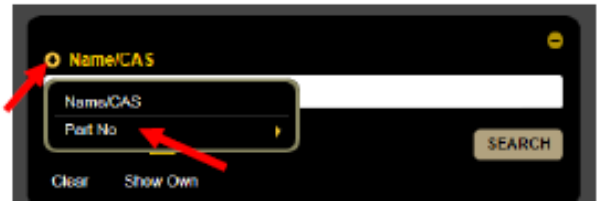

3. Enter the Alcoa SDS number (3 or 4 digits | Section 1 of SDS) in the search field and click SEARCH.