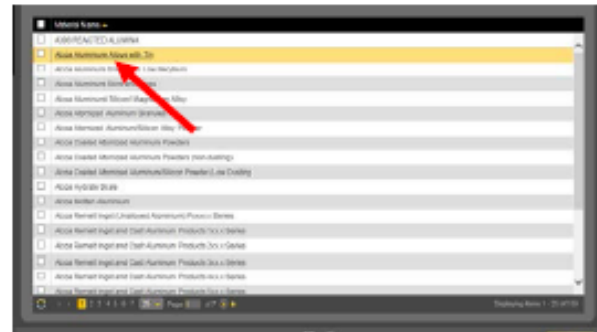

5. Click on the Name of the document for the Country | Language you need.

Name	Vendor	Type	Language	Country	Units	Issue Date
ATOMIZED ALUMINUM POWDER	ALCOA	8500	English	United States	Primary	08/02/2015
atomized aluminum powder	ALCOA	8500	English	United States	Primary	03/06/2015
ATOMIZED ALUMINUM POWDER	ALCOA	8500	English	United States	Primary	11/07/2012
ATOMIZED ALUMINUM POWDER (SPECIAL)	ALCOA	8500	Portuguese	Portugal	Primary	08/02/2015
ATOMIZED ALUMINUM POWDER (SPECIAL)	ALCOA	8500	English	United States	Primary	08/02/2015

If you are unable to locate an SDS using the above procedures, please send an email to SDSinfo@alcoa.com with the Material Name or SDS number you are seeking.