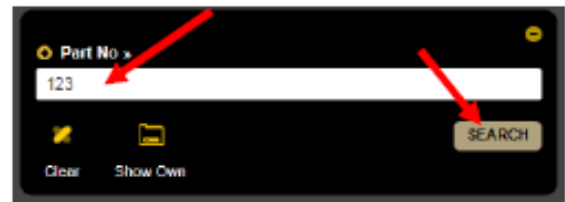

4. Click on the material name in the list to view the available SDS Documents for that material.