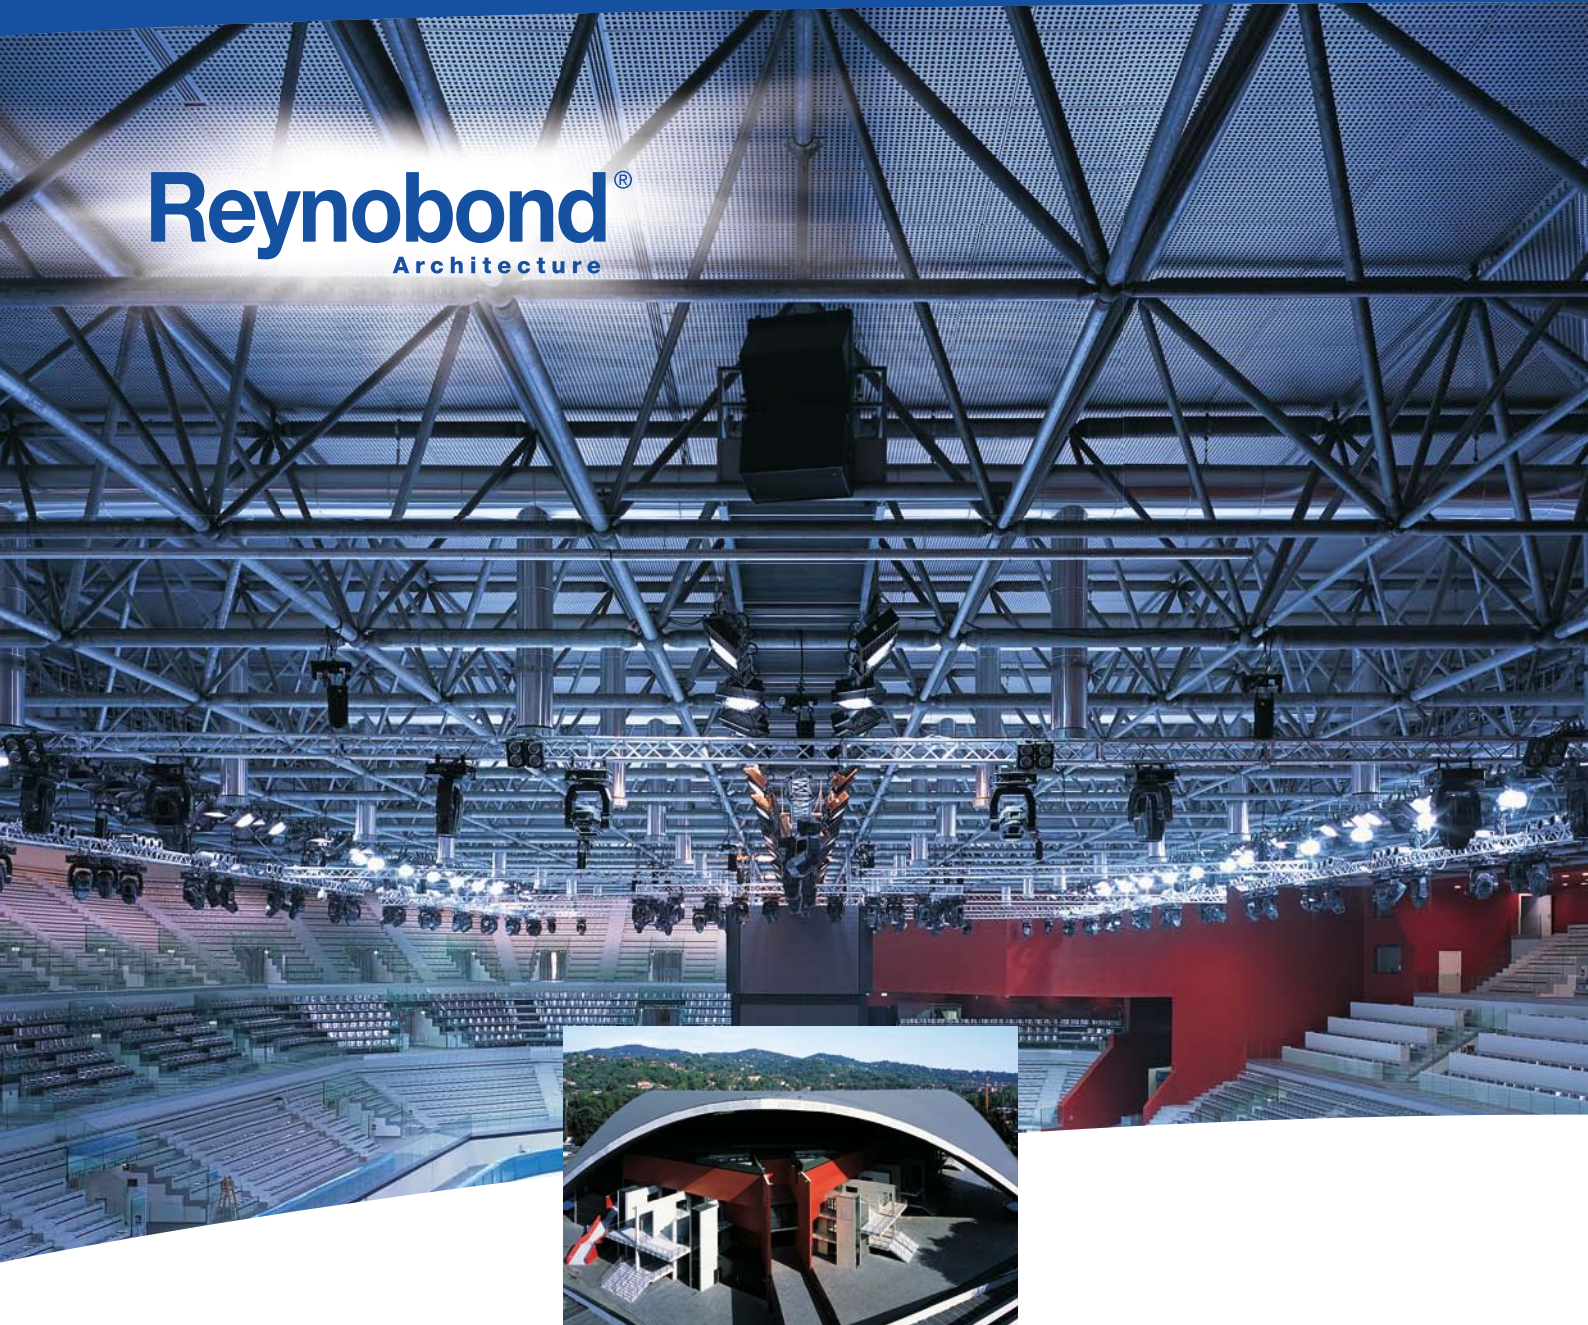

## Palavela Turin / Italy

<b>Architect:</b>	Studio Arc. Gae Aulenti
<b>Fabricator:</b>	Eurolam
<b>Product:</b>	15 000 sqm of Reynobond® Architecture
<b>Coating:</b>	Natural Aluminium Brushed
<b>Fixing system:</b>	Cassette system