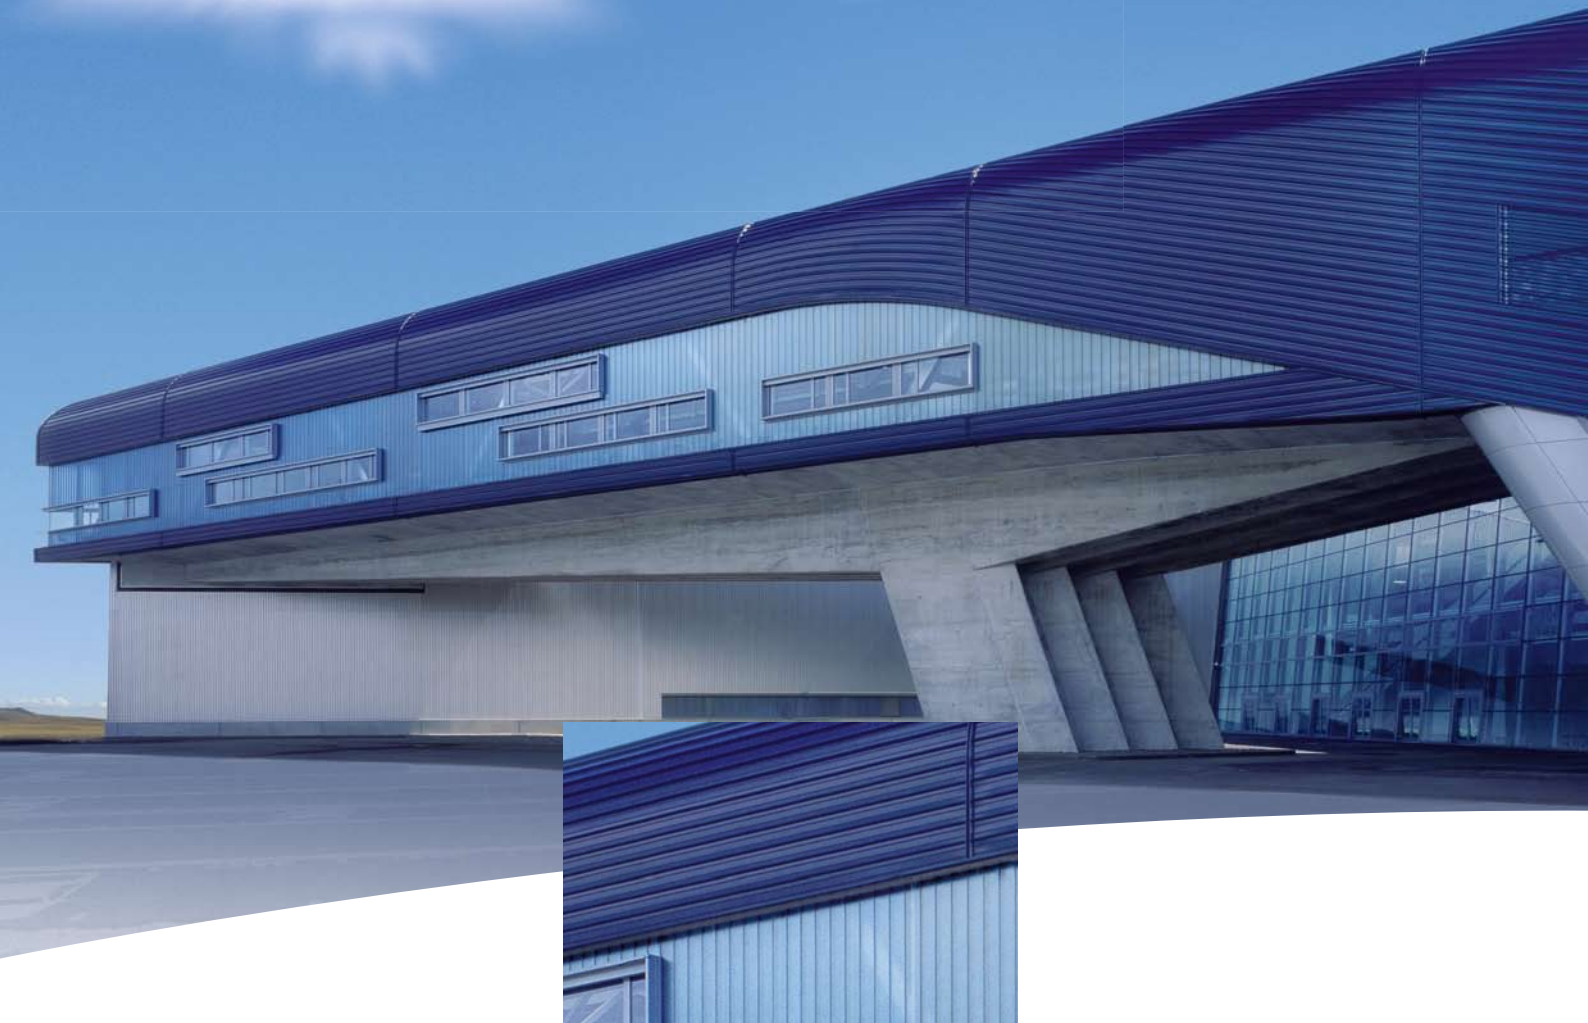

Reynolux[®]
Building

BMW Assembly plant Leipzig / Germany

Architects:	Zaha Hadid and Patrik Schumacher
Fabricator:	Corus
Product:	9200 sqm of Reynolux [®] Building
Coating:	Polyester in Anodic Silver and Blue